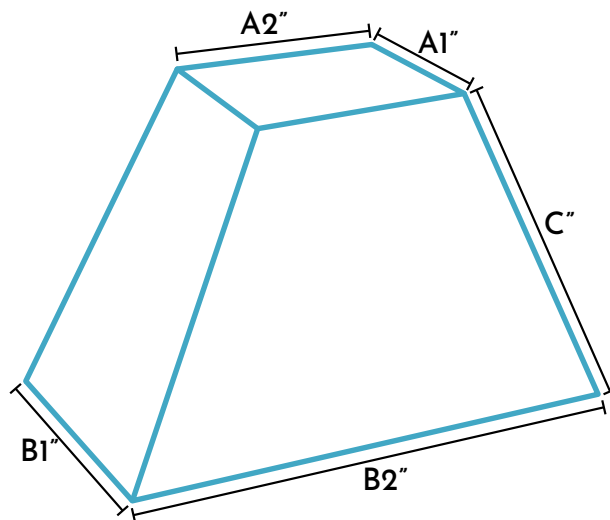

HOW TO MEASURE LAMPSHADES

A x B x C"

TOP DIAMETER X BOTTOM DIAMETER X SLANT HEIGHT

(A1xA2) x (B1xB2) x C"

TOP DIAMETER X BOTTOM DIAMETER X SLANT HEIGHT
*SLANT HEIGHT IS CORNER EDGE TO CORNER EDGE

PAINTED SHADES