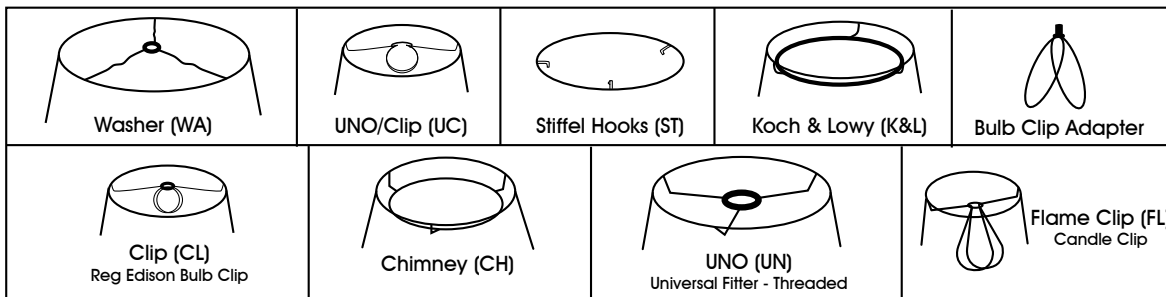

FITTERS | DIFFUSERS | TRIMS

Available upon request: European fitter flat washer (1-5/8" ID, 2-3/4" OD), Unthreaded Uno (press on) and Phenolic washers (with 7/8" 1-1/8", 1-3/8" or 1-5/8" ID).

- All washers and clips are brass plated. Nickel, bronze, black and white plating available upon request for a small upcharge
- All washer tops, 8" or larger, have reflector mounts
- Abbreviations: WA - Washer, CL - Regular Clip, FL - Flame Clip, UC - Uno Clip, UN - Uno, CH - Chimney
- Circled fitters furnished unless specified
- Bulb Clips are available for $1.25/ea per 100, $1.75/ea per 50, and $2/ea less than 50 pieces
- Custom sizes are available at comparable prices
- Special fitters, frames and shapes will be quoted
- Recovers and repairs will also be quoted
- Rolled edge is available on most fabrics, add $.60/bottom diameter, min. $6.00. N/A on Full Frame styles
- Acrylic or Fabric diffusers are available, note if center hole is needed or not. $2.00/bottom diameter

CUSTOM SHADES

CUSTOM TEXTILES: Customers can send in their own fabrics, wallpaper, etc for custom shades. We are unable to use 100% silk. We cannot do customer own material for pleats unless ordering very large quantities. Prices to be quoted.

CUSTOM SIZES: Custom sized shades are available. Price to be quoted.

RECOVERS: We offer recovers for existing frames and shade wire. Price to be quoted.